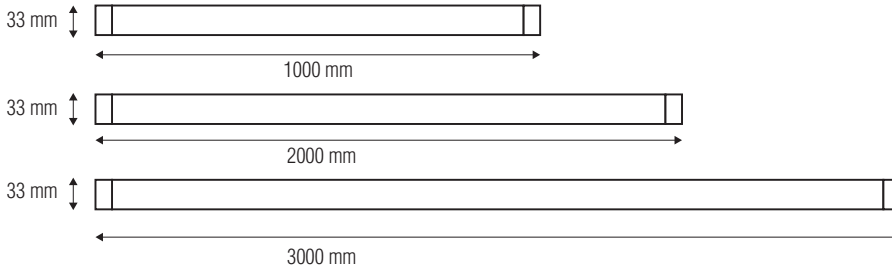

LIGHTING TRACK

1 m.	097	001	0001
2 m.	097	001	0002
3 m.	097	001	0003

- 220-240V / 50-60Hz
- Max. 16A

	White
	Silver
	Black

Technical Drawing

Applications

- Clothing store, shoe store, office, showroom, supermarket, jewellery store etc. .